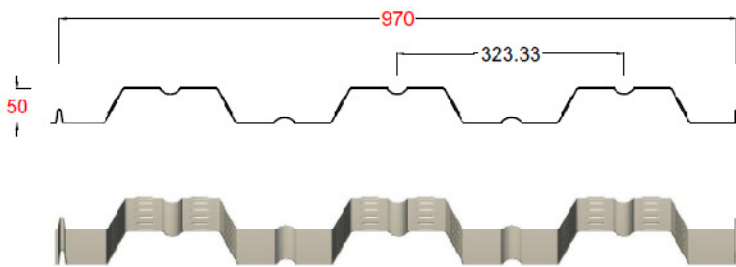

DECK PLATE
KS 50W970 / DP

DECK PLATE
KS 75W890 / DP